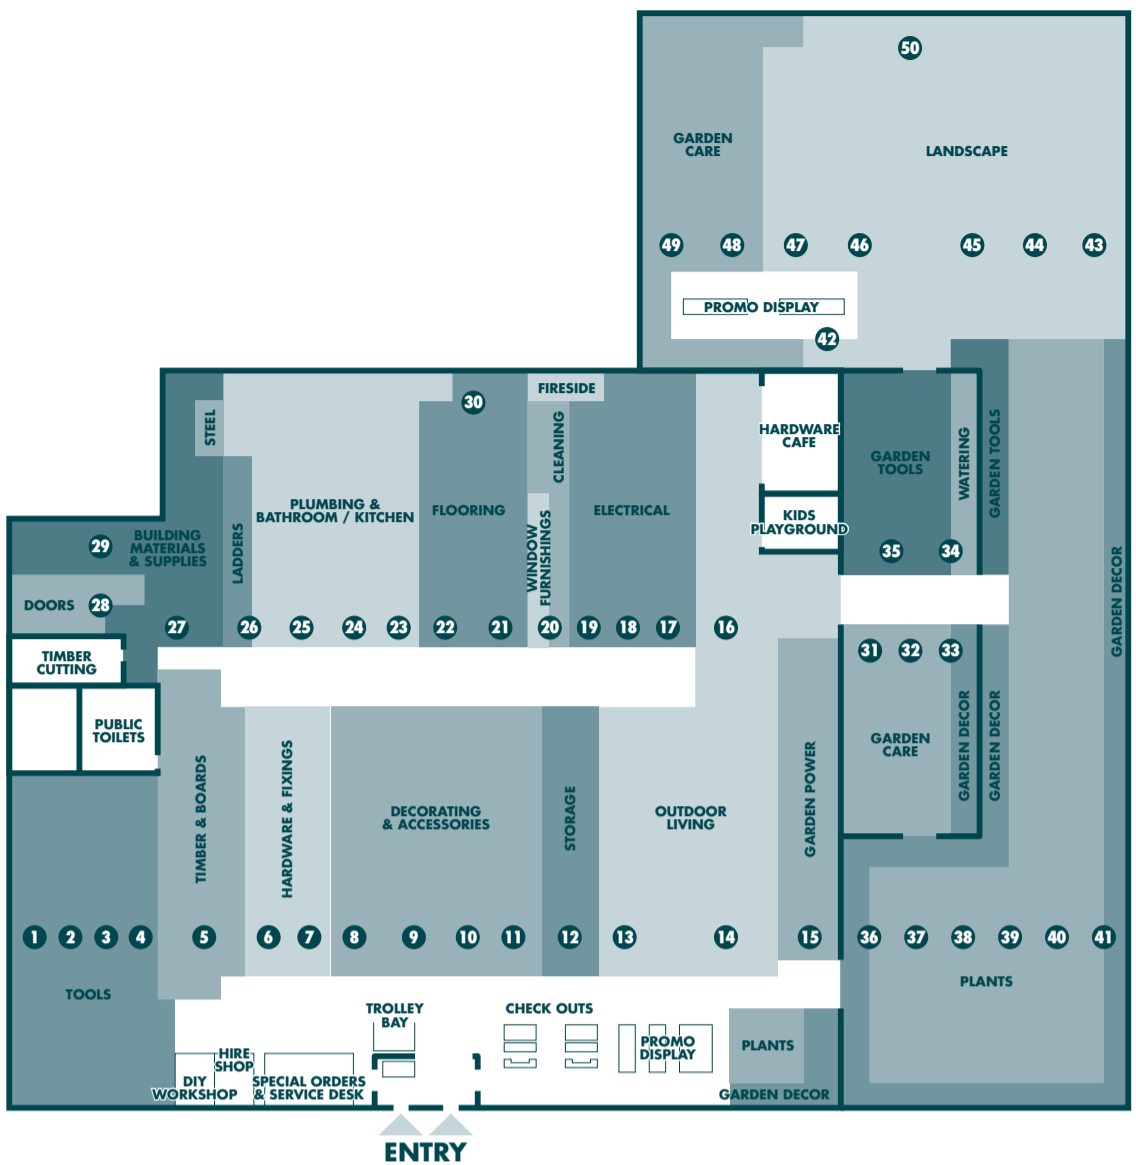

C	
Cabinet Hardware	7
Cable	19
Carpet & Carpet Tiles	22
Ceiling Paint	9
Cement	27
Central Heating	30
Chain	6
Chainsaw Accessories	15
Chainsaws	15
Children's Lighting	19
Child Safety	7
Chisels	1
Clamps	1
Cleaning Chemicals	20
Clothes Organisation	12
Coloured Wood & Metal Paint	11
Colour Selection	9
Compost	49
Composters	39
Compressors	2
Concrete	27
Conduit	19
Corded Power Tools	1/2/3
Cordless Lawn Mowers	15
Cordless Power Tools	3/4
Coving	27/30
Craft Paint	8
Cube Storage	12
Cultivating	35
Curtain Poles	20
Curtains & Accessories	20
Curtain Tracks	20

D	
Damp Proofing	8
Deck Chairs	14
Decking	44
Decking Balustrades	28
Decking Care	11
Decorative Aggregates	47
Decorative Mouldings	30
Digital Measuring	1
Dollies	6
Door Bells	7
Door Furniture	7
Doormats	22
Doors	28
Door Security	7
Door Stops	6
Down Lights	19
Drainage	26
Draught Excluders	7
Drill Bits	4
Dust Sheets	11

E	
Enamel Paint	8
Extension Leads	19
Exterior Wood Paint	11
External Storage	45
F	
Fence Panels	43
Fibre Pots	41
Files	1
Fillers	10
Fireplaces	30
Fixing Tools	3
Floating Shelves	12
Flooring Tools	22
Flush Lights	19
Furniture Board	5
Furniture Paint	8
Furniture Protection	6

PRODUCT	AISLE
G	
Galvanised Storage	12
Garage Storage	12
Garage Trunks	12
Garden Benches	14
Garden Bins	39
Garden Chairs & Cushions	14
Garden Edging	43
Garden Furniture - Rattan	16
Garden Furniture - Wooden	16
Garden Hand Tools	34
Garden Lanterns	33
Garden Ornaments	36
Garden Pest Control	32
Garden Stakes	44
Garden Tables	16
Gate Hardware	7
Gazebos	14
Generators	3
Glazed Pots	41
Gloves	35
Greenhouse Accessories	44
Grinding Disks	4
Grow Your Own	31
Guttering	26

H	
Hammers	1
Hand Saws	1/4
Hanging Baskets	33
Heated Towel Rails	30
Hedge Trimmers	15
Hinges	7
Holesaw Blades	4
Hooks	6
Hose Fittings	34
Hose Reels	34
Household Pest Control	32
Houseplants	15
Hover Mowers	15
Hydroponics	31

I	
Indoor Pots	15
Insect Control	32
Insulation	29
Interior Paint	8
Interior Woodcare	11
Internal Door Handles	7
Ironing Boards	20
Irrigation	34

K	
Kids Furniture	30
Kitchen Accessories	25
Kitchen Appliances	25
Kitchen Doors & Cabinets	30
Kitchen Splashbacks	25
Kitchen Taps	24
Kitchen Worktops	25
Knives	1

L	
Ladders	26
Laminate Board	5
Laminate Flooring	22
Laundry Baskets	20
Lawn Care	31
Lawn Mower Accessories	15
Lawn Seed	31
Letter Boxes & Numerals	7
Levels	1
Light Bulbs	18
Light Shades	17
Loft Ladders	26
Loppers	35

M	
Masonry Paint	11
Mats	22
Measuring	1
Metal Pipe & Fittings	26
Mini Rollers	10
Modular Storage	12
Mops	20
Mosaic Tiles	21
Moving & Packing	12

N	
Nail Guns	1
Nails	6
Natural Storage	12
Night Lights	19
Nuts	6

O	
Outdoor Heaters	13
Outdoor Lights	18
Outdoor Security Lights	18

P	
Padlocks	7
Paint Brushes & Cleaning	10
Paint Mixing Bases	9
Paint Roller Covers & Kits	10
Paint Scrapers	10
Paint Tools & Tapes	10

PRODUCT	AISLE
Paint Trays & Buckets	10
Parasols & Covers	16
Pavers & Paving	43/50
Pendant Lights	17
Pet Housing	46
Pet Mowers	15
Picture Hanging	6
Planed Timber	5
Plant Care	32
Plant Support	44
Plaster - Bagged	27
Plasterboard	27
Plastic Pipe & Fittings	26
Plastic Pots	39
Plastic Storage	12
Playgrounds	46
Play Surfaces	46
Pliers & Fixings	1
Plugs & Plumbing Accessories	30
Plumbing Tools	30
Polycarbonate Roofing	29
Power Tool Accessories	4
Premium Paint	8
Pressure Washers	2
Propagating Trays & Covers	31

R	
Radiators & Radiator Cabinets	30
Roller Blinds	20
Roof Felt	29
Roof Flashing	29
Rope	6
Rotary Mowers	15
Rotary Tools	4
Rugs	21/22

S	
Safes	7
Safety Gear	3
Sand	27
Sandpaper	10
Saw Blades	4
Sawn Treated Timber	5
Sawn Untreated Timber	5
Scotia & Trim	22
Screen Panels	43
Screwdrivers	1
Screws	6
Sealants	10
Seeds	31
Shed & Fence Paint	11
Sheds	45
Sheet Timber	5
Shower Accessories	23